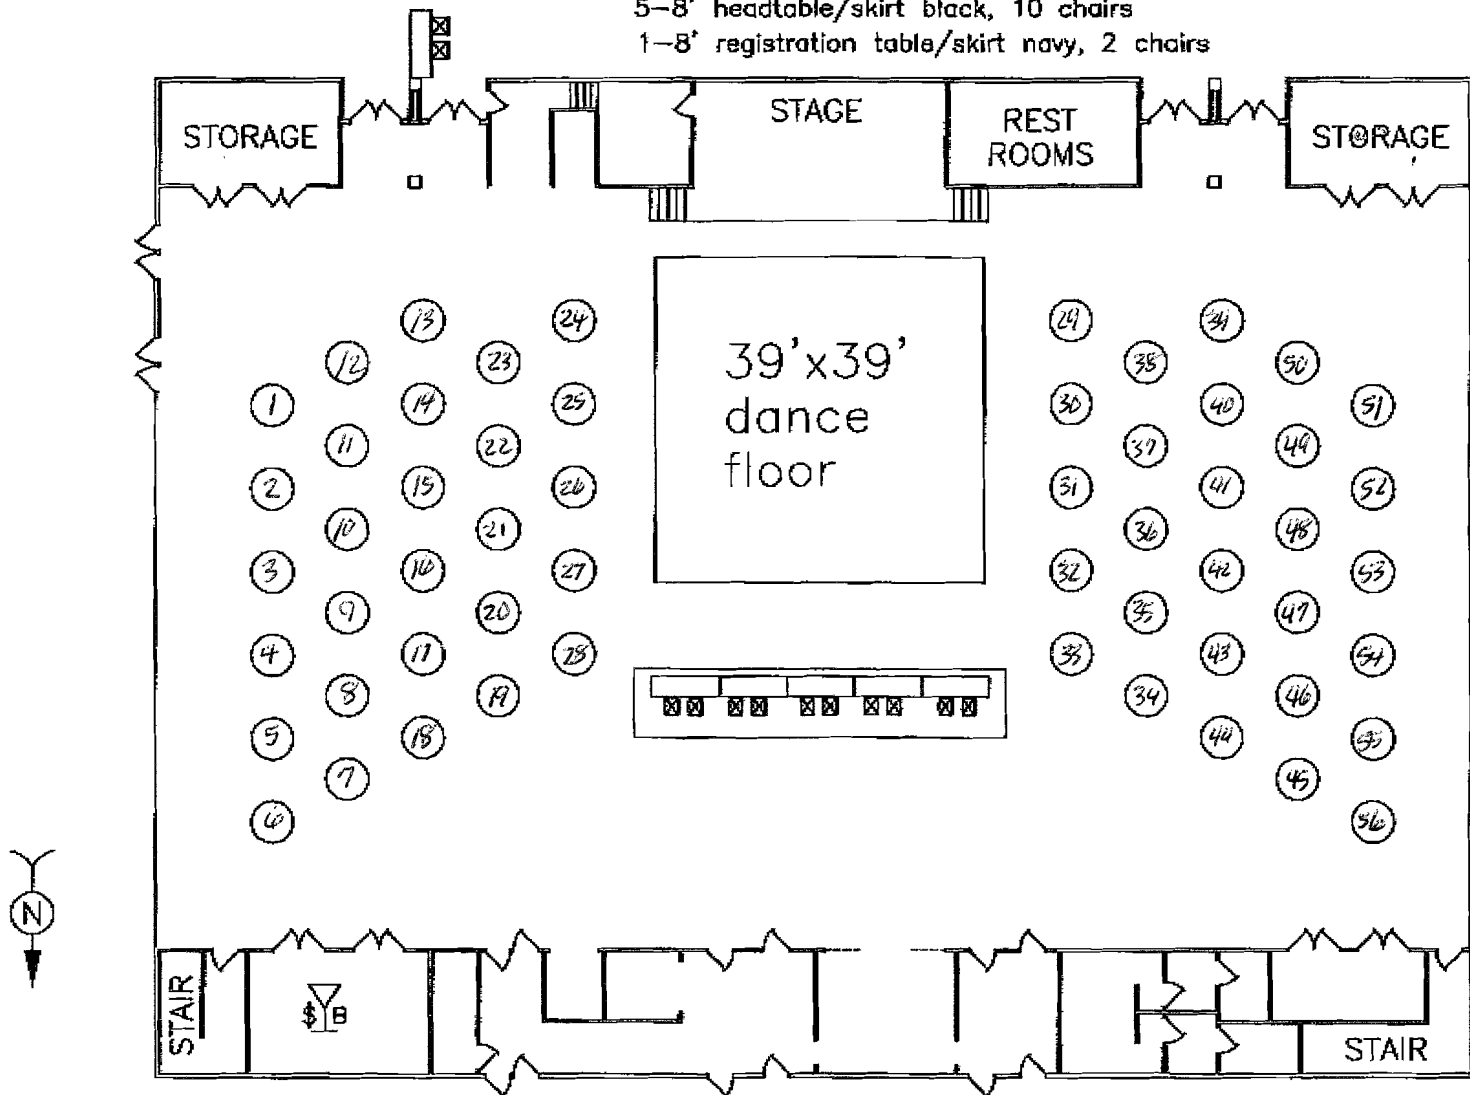

BANQUET HALL

56-5' tables, 8 chairs each (448)
 8'x44'x16"h riser/skirt black
 5-8' headtable/skirt black, 10 chairs
 1-8' registration table/skirt navy, 2 chairs

August 9, 2009

Saved As: bh dians bridal expo

"An Evening of Elegance" Quinceanera Style Show & Ball

In 7:am Event 6:pm-10:pm Out 12:m